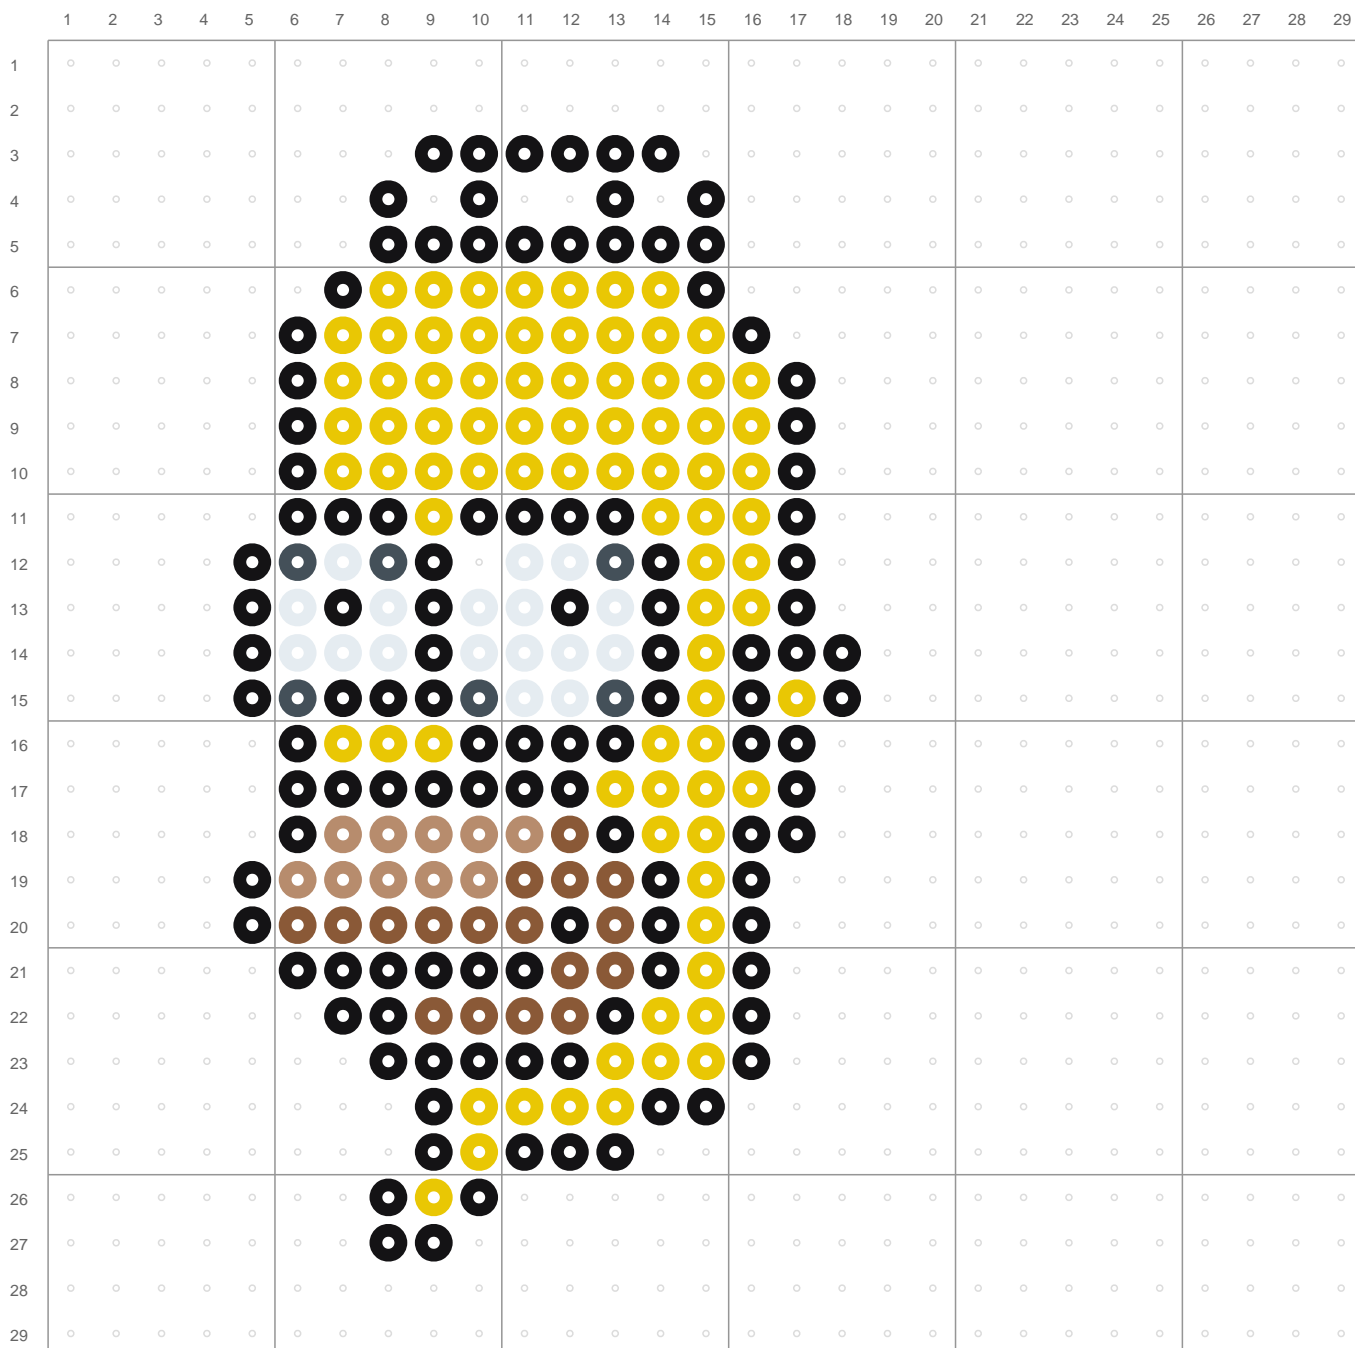

Die Simpsons

Created with PixelBeads.app

Pattern Overview

Total Beads: 1266

Size: 87 x 58 beads

Layout: 3 x 2 plates

Plate B1

A1	B1	C1
A2	B2	C2

Plate A2

A1	B1	C1
A2	B2	C2

Plate B2

A1	B1	C1
A2	B2	C2

Plate C2

A1	B1	C1
A2	B2	C2

Color Palette

Hama

Color	Code	Name	Count
	H18	Black	492
	H03	Yellow	348
	H09	Light Blue	158
	H08	Blue	130
	H01	White	75
	H71	Dark Grey	32
	H76	Nougat	17
	H75	Tan	10
	H05	Red	4