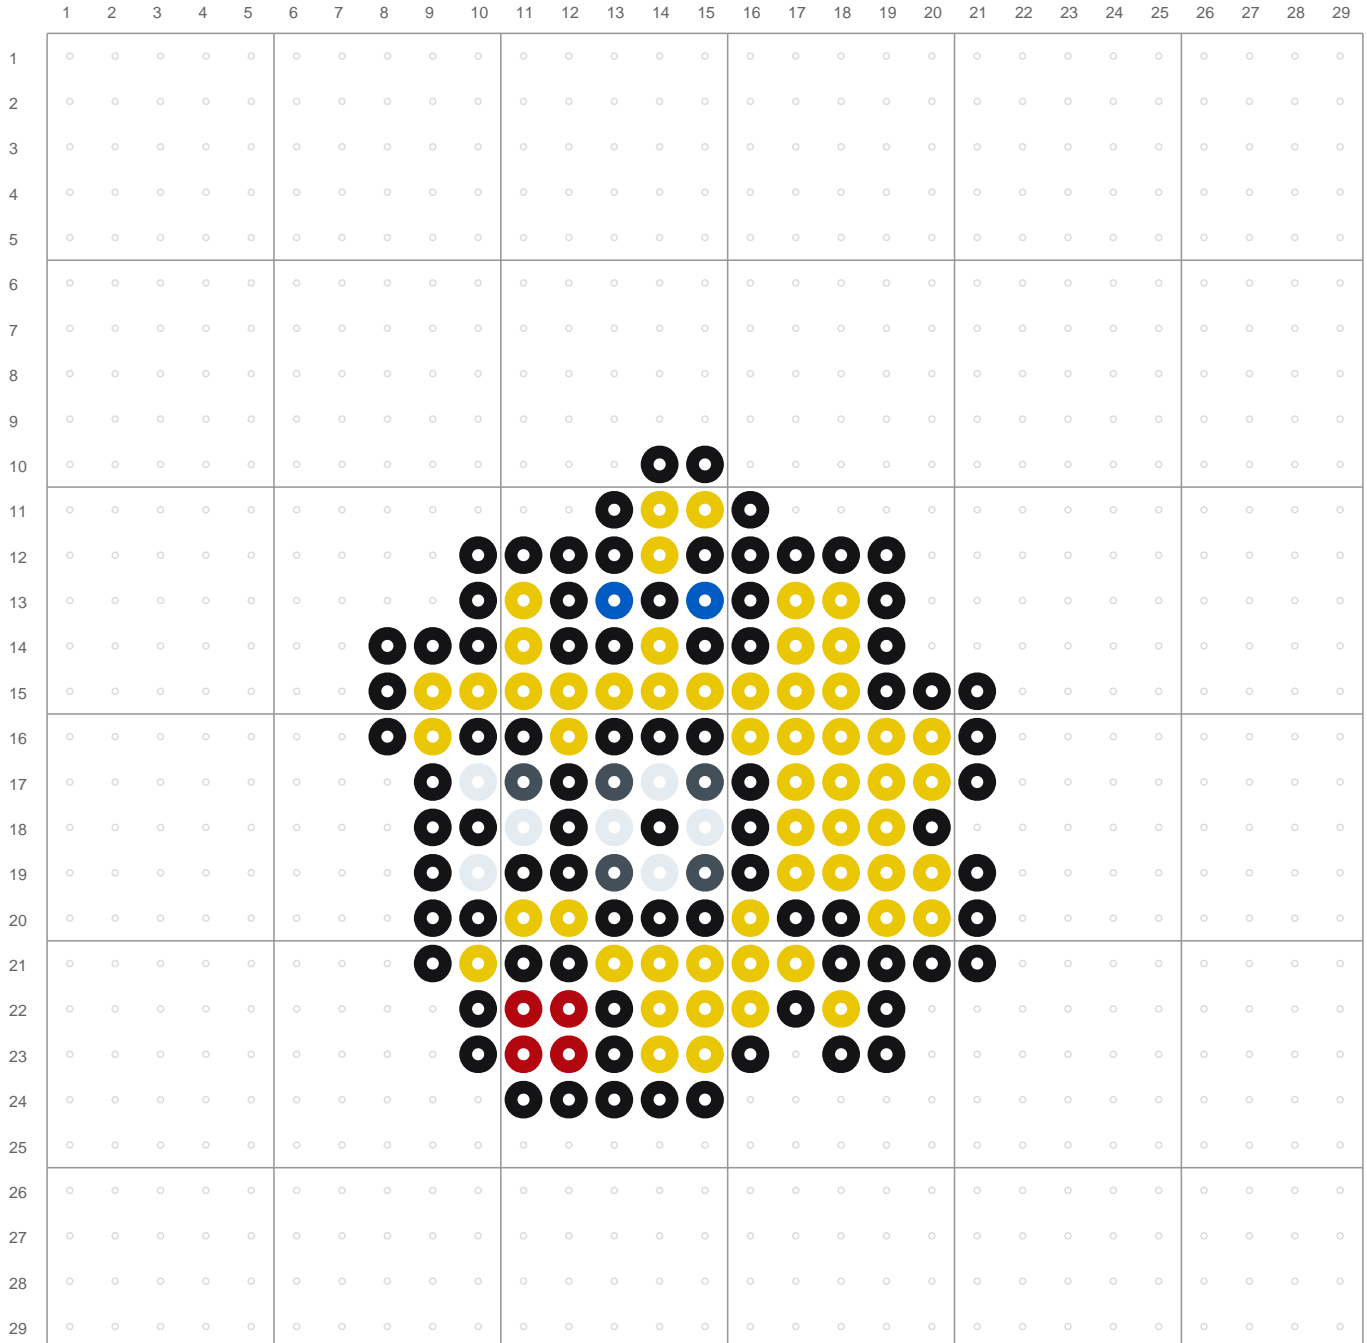

Die Simpsons

Created with PixelBeads.app

Pattern Overview

Total Beads: 1266

Size: 87 x 58 beads

Layout: 3 x 2 plates

Plate B1

A1	B1	C1
A2	B2	C2

Plate A2

A1	B1	C1
A2	B2	C2

Plate B2

A1	B1	C1
A2	B2	C2

Plate C2

A1	B1	C1
A2	B2	C2

Color Palette

Hama

Color	Code	Name	Count
	H18	Black	492
	H03	Yellow	348
	H09	Light Blue	158
	H08	Blue	130
	H01	White	75
	H71	Dark Grey	32
	H76	Nougat	17
	H75	Tan	10
	H05	Red	4