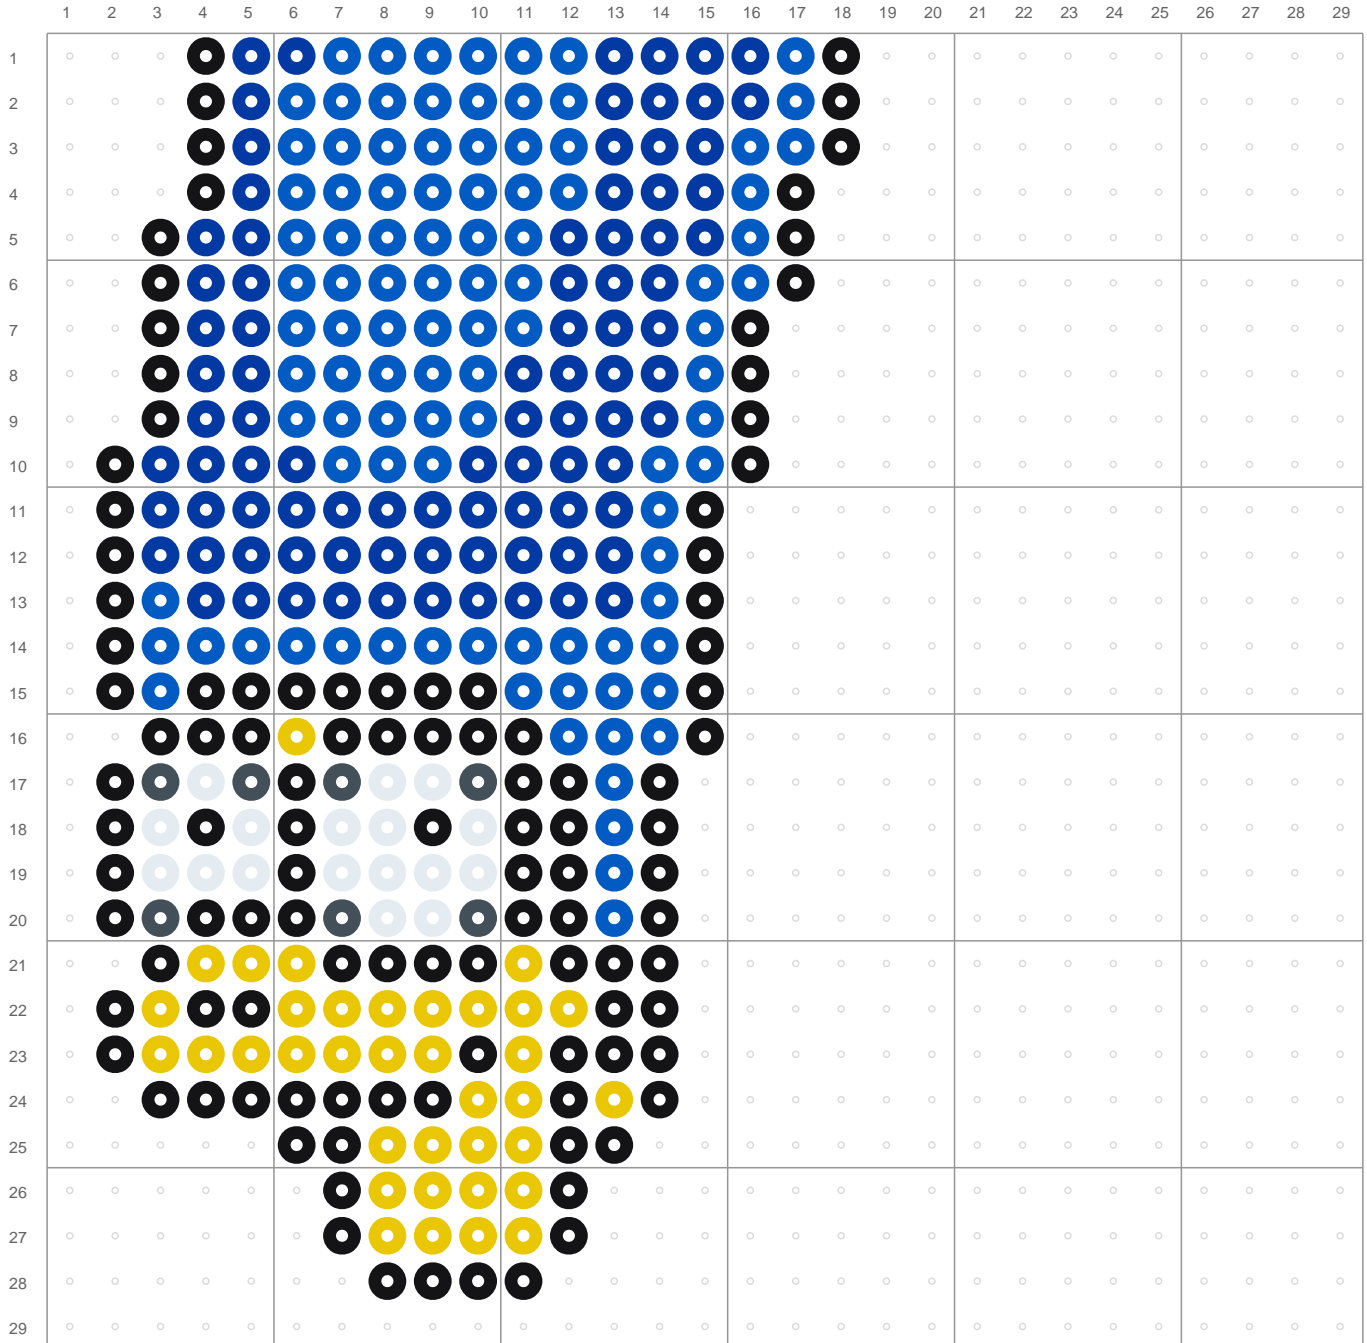

Die Simpsons

Created with PixelBeads.app

Pattern Overview

Total Beads: 1266

Size: 87 x 58 beads

Layout: 3 x 2 plates

Plate B1

A1	B1	C1
A2	B2	C2

Plate A2

A1	B1	C1
A2	B2	C2

Plate B2

A1	B1	C1
A2	B2	C2

Plate C2

A1	B1	C1
A2	B2	C2

Color Palette

Hama

Color	Code	Name	Count
	H18	Black	492
	H03	Yellow	348
	H09	Light Blue	158
	H08	Blue	130
	H01	White	75
	H71	Dark Grey	32
	H76	Nougat	17
	H75	Tan	10
	H05	Red	4